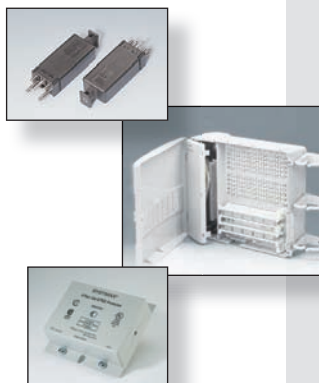

Wire

5K-0601-5

Busbar, 4" w x 1/4" h x 10" w
Busbar insulator assemblies, 1 pair
Ground terminal block, 1 hole
Horizontal rack busbar, 19"
BICSI & ANSI/EIA/TIA grounding busbar, 2" w x 1/4" h x 12" w TGB
BICSI & ANSI/EIA/TIA grounding busbar, 2" w x 1/4" h x 10" w TGB
Busbar, 4" w x 1/4" h x 20" w
Vertical rack busbar kits, 1/4" w x 5/8" h x 72" l
Compression lug, #6, 1/4" screw, blue color code, 50pk
Cable runway ground straps kit, #6 AWG
Ground terminal block, 2 hole

> PROTECTION & POWER STRIPS

Commscope

489ACA1-100
489ACA1-50
489ACA1-25
110ANA1-25
110ANA1-6
CT5E-LAN-CS
3B1EW-CS
9A3A-HN
3C1S-CS

Power Strips

PD-915R
BRT060-10

100pr 110 to 110 protector, with cover
50pr 110 to 110 protector, with cover
25pr 110 to 110 protector, with cover
25pr 110 to 110 protector
6pr 110 to 110 protector
CAT5e 4pr 16V surge protector
Gas tube protector module
Hybrid protector module w/ PTC
Solid state protector module