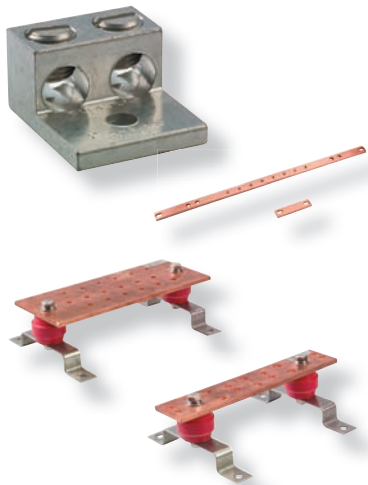

> GROUNDING & BONDING