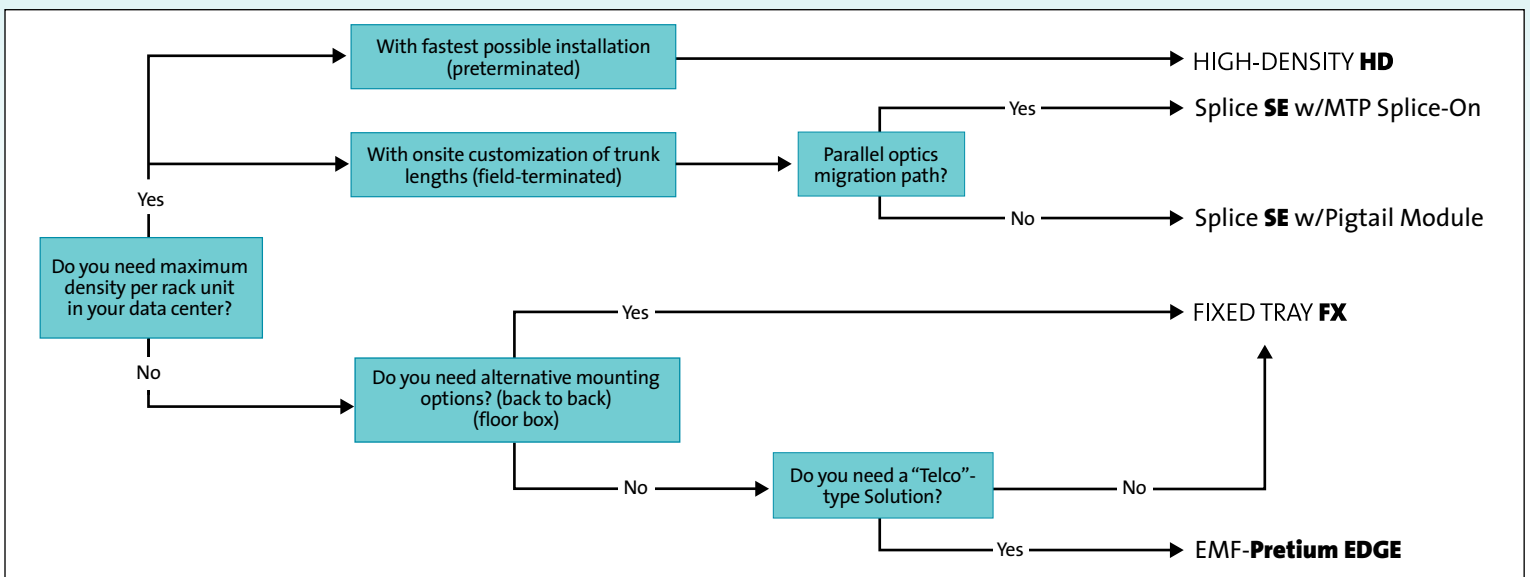

* Straight-through polarity options available